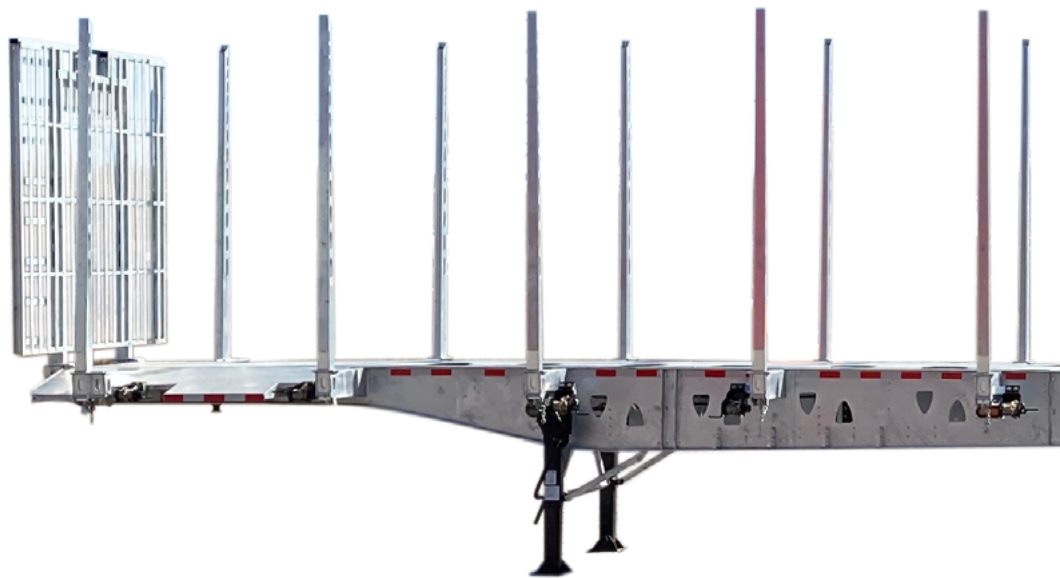

INNOVATIONS

**WHY BUY A
DELOUPE
LOGGER?**

ULTRA-ROBUST BUILD
PERSONALIZED TO YOUR NEEDS
EXPERT TEAM OF CONSULTANTS
BEST RETURN ON INVESTMENT